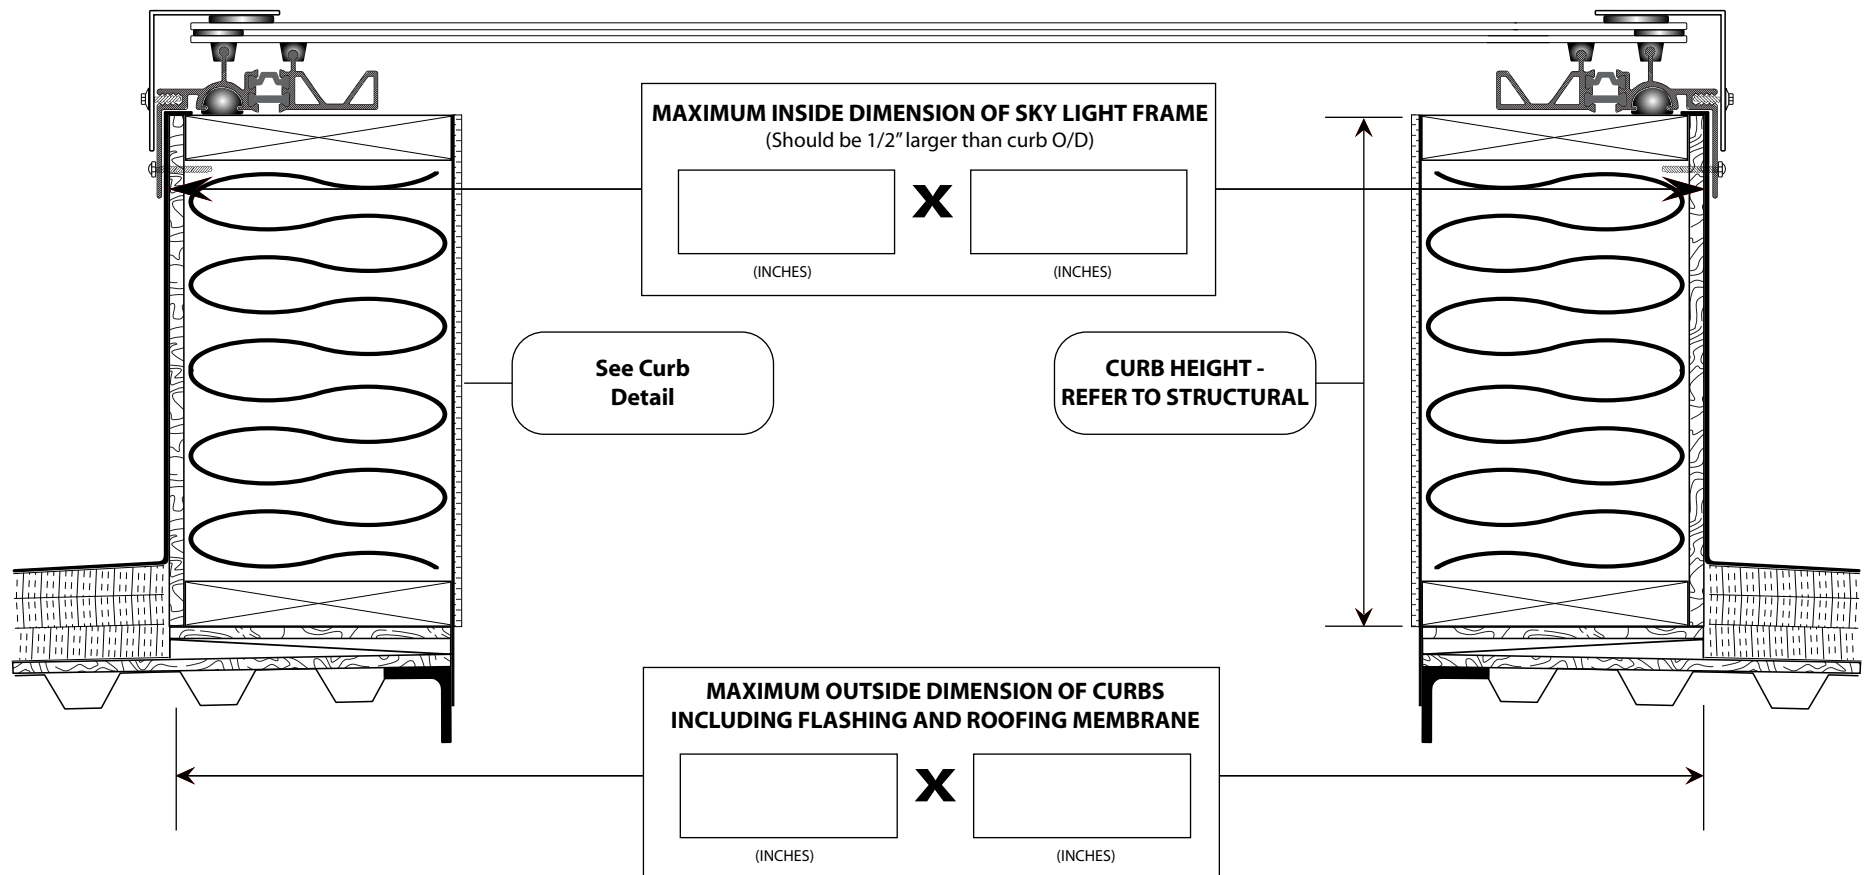

SKY-TECH™

MANUFACTURER OF
SUNSCOPE™
Natural Light Systems

Flat Glass 2x6 Wall Construction CURB & SKYLIGHT

S K Y - L I G H T S "PROUDLY CANADIAN" 
11503 - 160 Street Edmonton, Alberta, Canada T5M 3V9 1.800.449.0644

*Prior to construction, check with all local building authorities and check building codes for compliance.

SKY-TECH SKY-LIGHTS

Do Not Scale