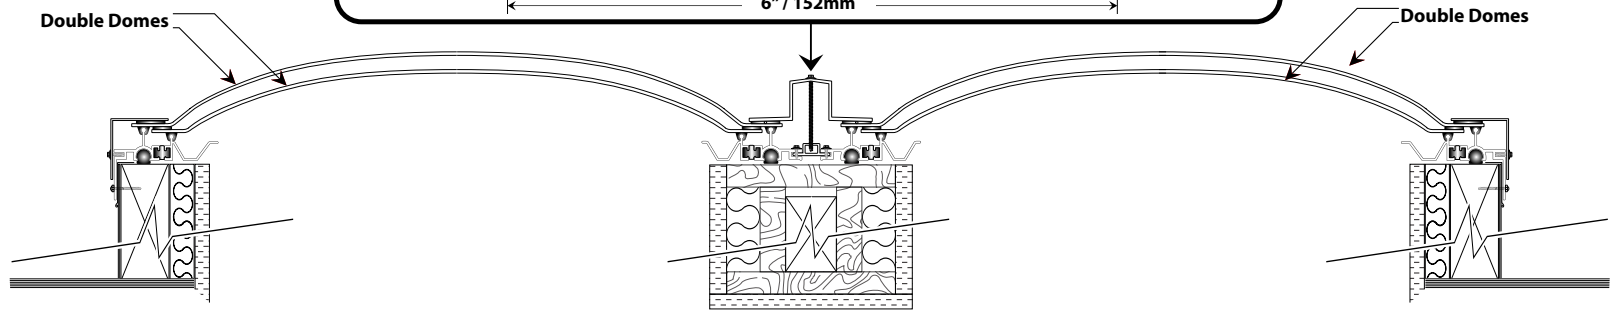

SKY-TECH™

MANUFACTURE OF
SUNSCOPE™
Natural Light Systems

Tandem Curb Construction

S K Y - L I G H T S

"PROUDLY CANADIAN"

11503 - 160 Street Edmonton, Alberta, Canada T5M 3V9 1.800.449.0644

TANDEM CURB JOINTER DETAIL

MEMBER

*Prior to construction, check with all local building authorities and check building codes for compliance.

SKY-TECH SKY-LIGHTS

Do Not Scale