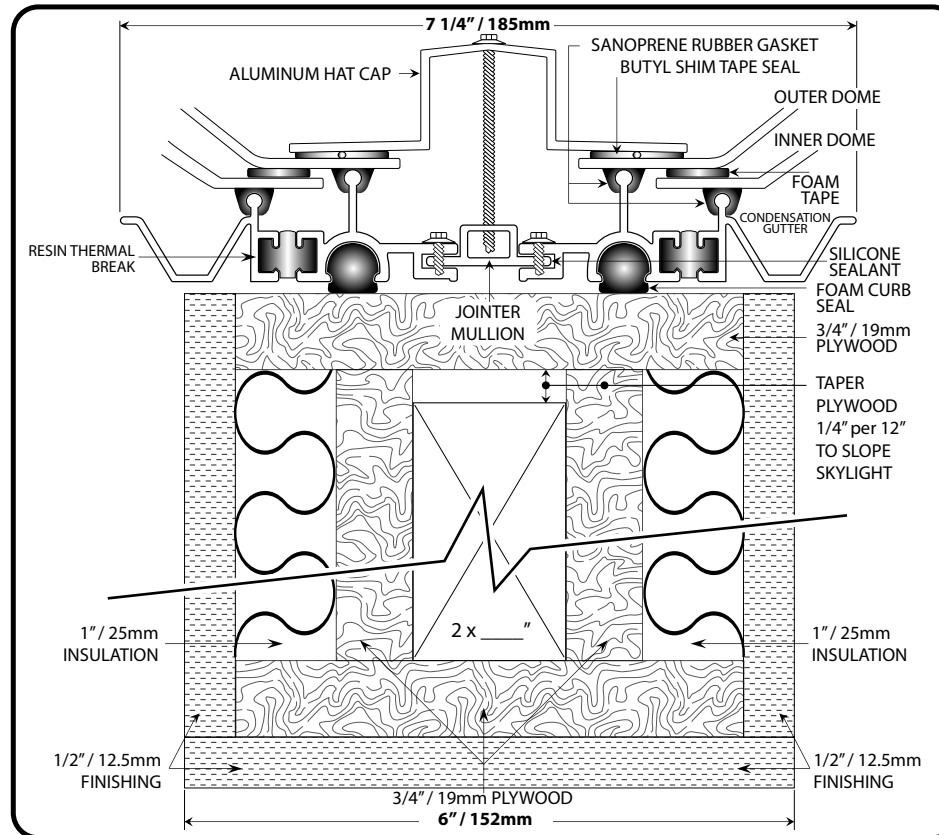

SKY-TECH™

MANUFACTURE OF
SUNSCOPE™
Natural Light Systems

Tandem Curb Construction

S K Y - L I G H T S

"PROUDLY CANADIAN"

11503 - 160 Street Edmonton, Alberta, Canada T5M 3V9 1.800.449.0644

TANDEM CURB JOINTER DETAIL

MEMBER

*Prior to construction, check with all local building authorities and check building codes for compliance.

SKY-TECH SKY-LIGHTS

Do Not Scale