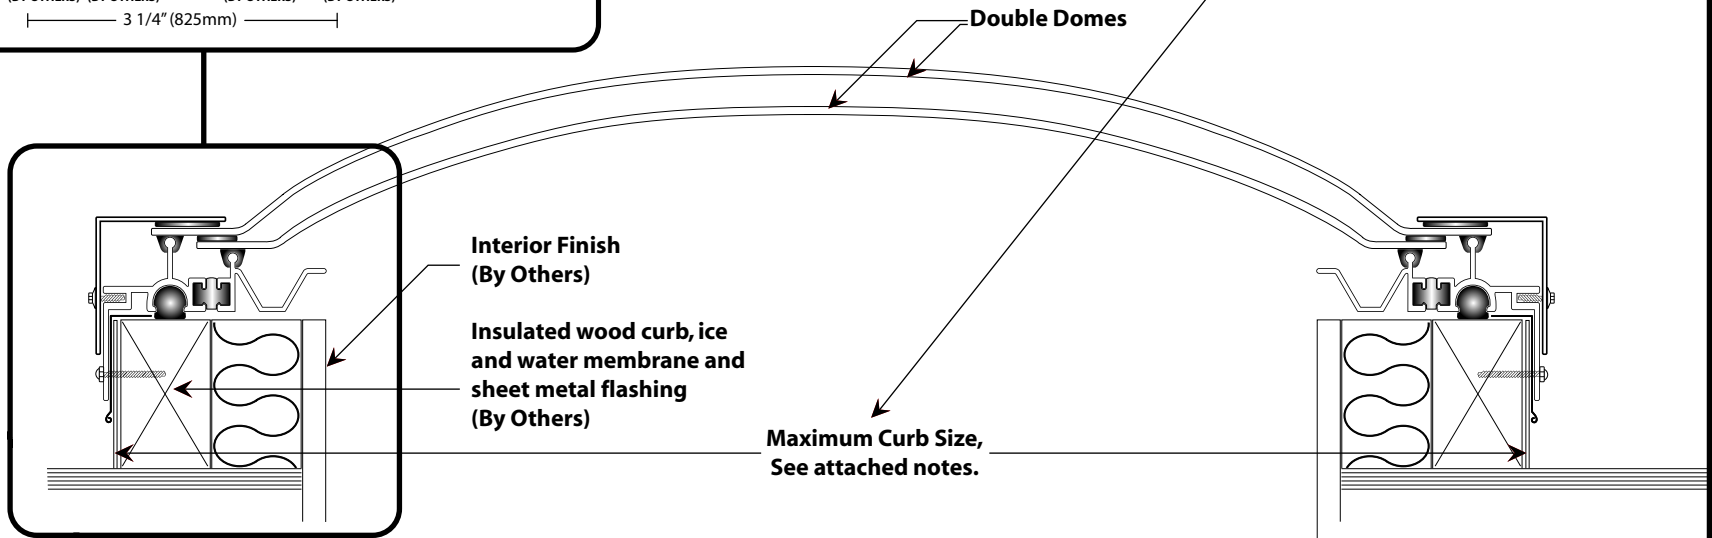

SKY-TECH™

MANUFACTURE OF
SUNSCOPE™
Natural Light Systems

S K Y - L I G H T S

"PROUDLY CANADIAN" 

11503 - 160 Street Edmonton, Alberta, Canada T5M 3V9 1.800.449.0644

Standard CURB CONSTRUCTION

MEMBER

*Prior to construction, check with all local building authorities and check building codes for compliance.

SKY-TECH SKY-LIGHTS

Do Not Scale