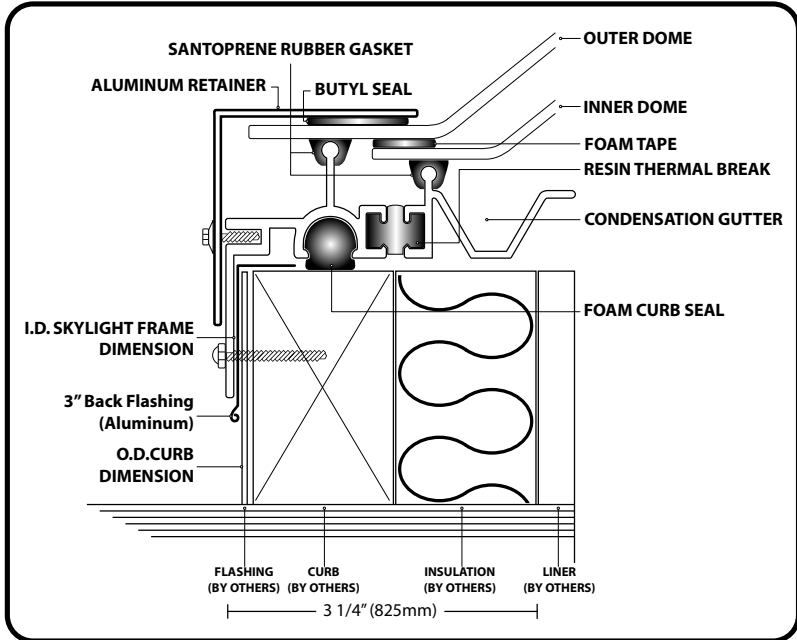

SKY-TECH™

MANUFACTURE OF
SUNSCOPE™
Natural Light Systems

S K Y - L I G H T S

"PROUDLY CANADIAN" 

11503 - 160 Street Edmonton, Alberta, Canada T5M 3V9 1.800.449.0644

Standard CURB CONSTRUCTION

MEMBER

*Prior to construction, check with all local building authorities and check building codes for compliance.

SKY-TECH SKY-LIGHTS

Do Not Scale