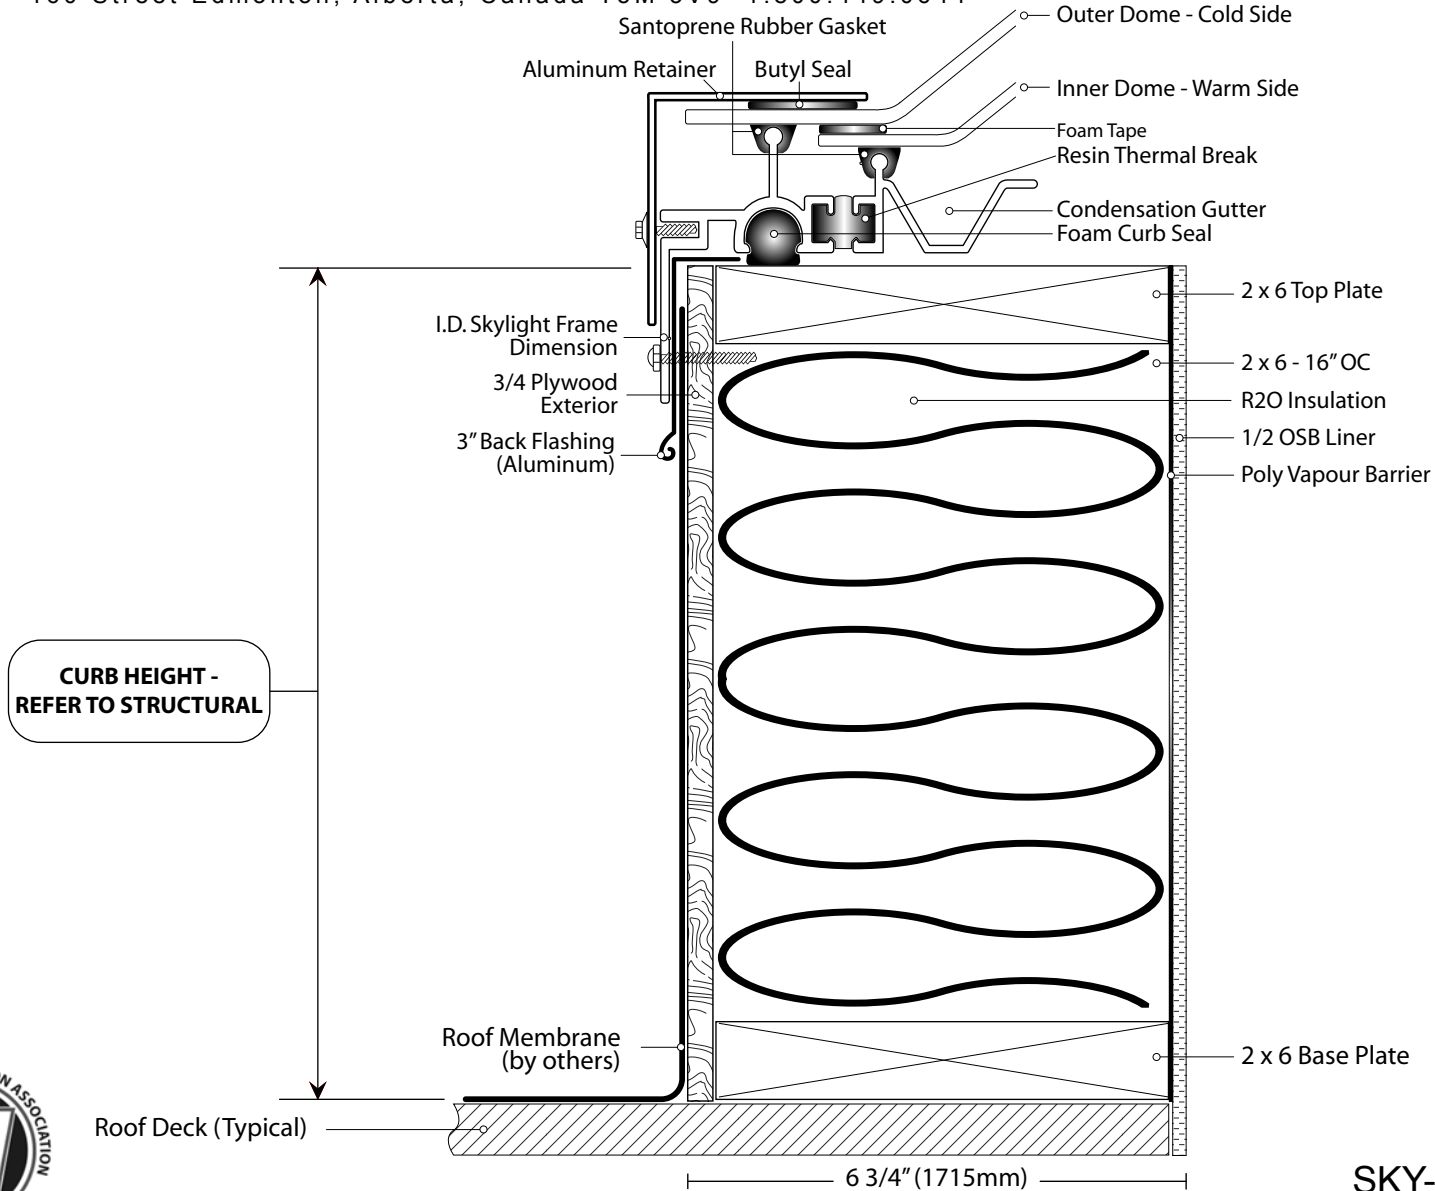

SKY-TECH™

MANUFACTURE OF
SUNSCOPE™
Natural Light Systems

SKY-LIGHTS

"PROUDLY CANADIAN"

11503 - 160 Street Edmonton, Alberta, Canada T5M 3V9 1.800.449.0644

Standard 2 x 6 Wall Construction CURB DETAIL

*Prior to construction, check with all local building authorities and check building codes for compliance.

SKY-TECH SKY-LIGHTS

Do Not Scale