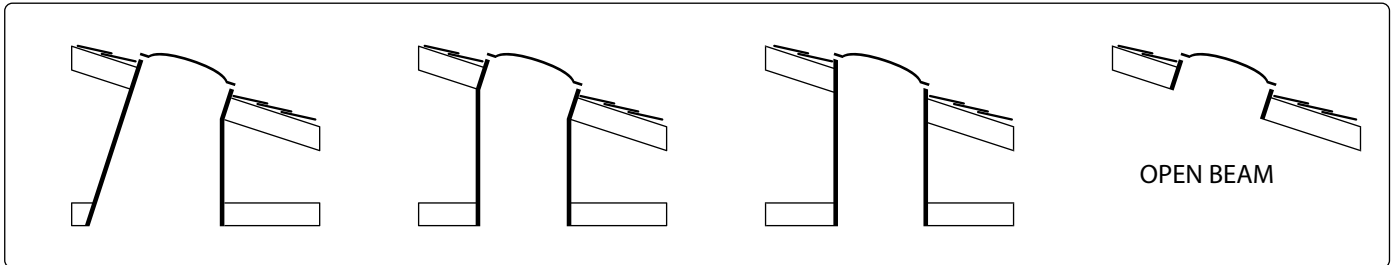

S K Y - L I G H T S "PROUDLY CANADIAN"
11503 - 160 Street Edmonton, Alberta, Canada T5M 3V9 1.800.449.0644

**Before installing the Sky-Tech Skylights you should decide the method you will use.
Below are some suggestions.**