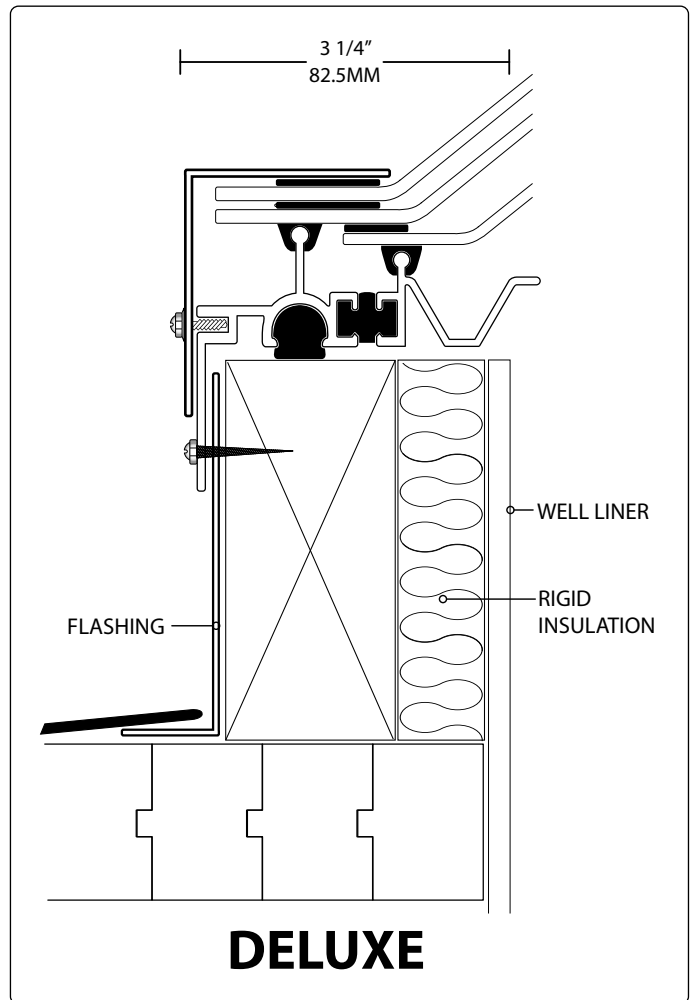

S K Y - L I G H T S "PROUDLY CANADIAN"
11503 - 160 Street Edmonton, Alberta, Canada T5M 3V9 1.800.449.0644

**Before installing the Sky-Tech Skylights you should decide the method you will use.
Below are some suggestions.**