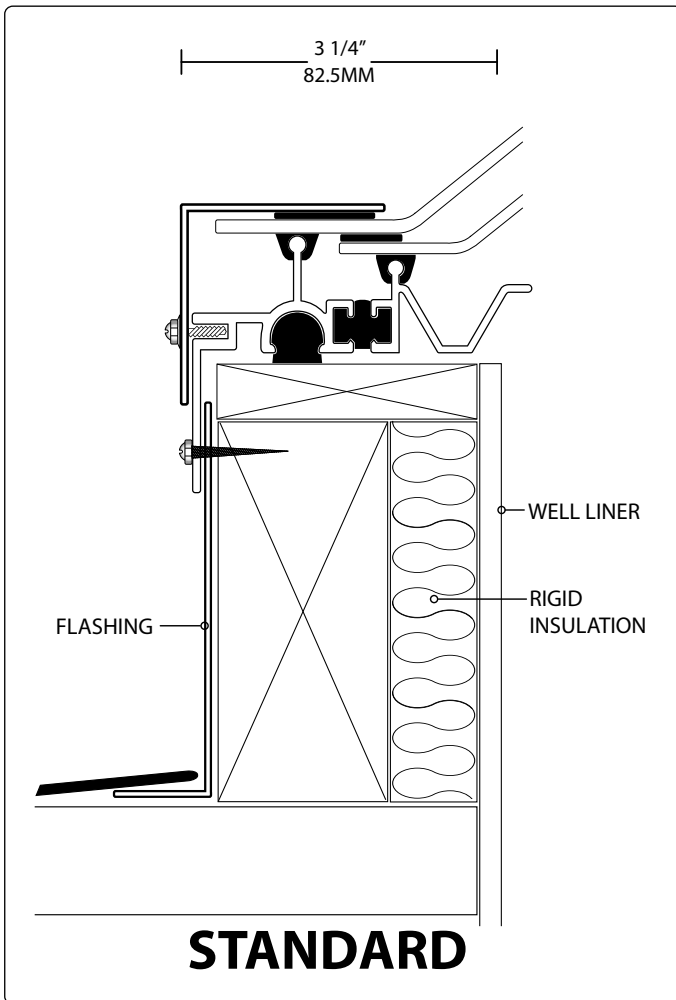

S K Y - L I G H T S "PROUDLY CANADIAN"
11503 - 160 Street Edmonton, Alberta, Canada T5M 3V9 1.800.449.0644

**Before installing the Sky-Tech Skylights you should decide the method you will use.
Below are some suggestions.**