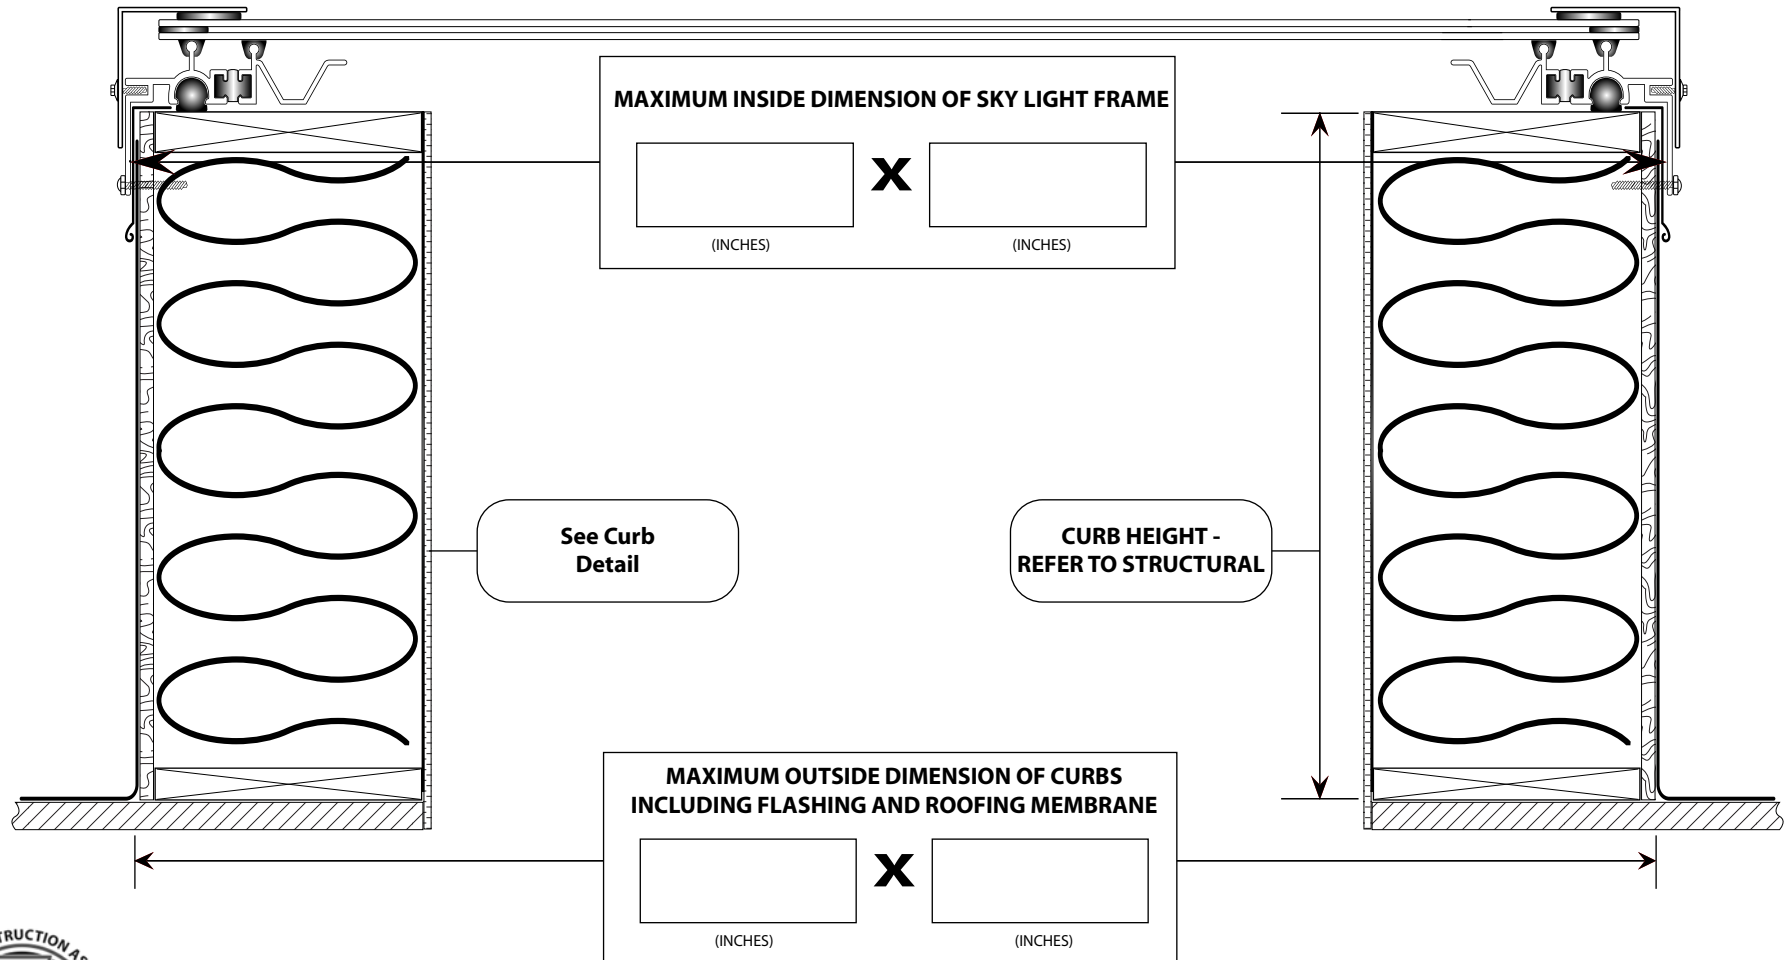

SKY-TECH™

MANUFACTURE OF
SUNSCOPE™
Natural Light Systems

Flat Glass 2x6 Wall Construction CURB & SKYLIGHT

S K Y - L I G H T S

"PROUDLY CANADIAN"

11503 - 160 Street Edmonton, Alberta, Canada T5M 3V9 1.800.449.0644