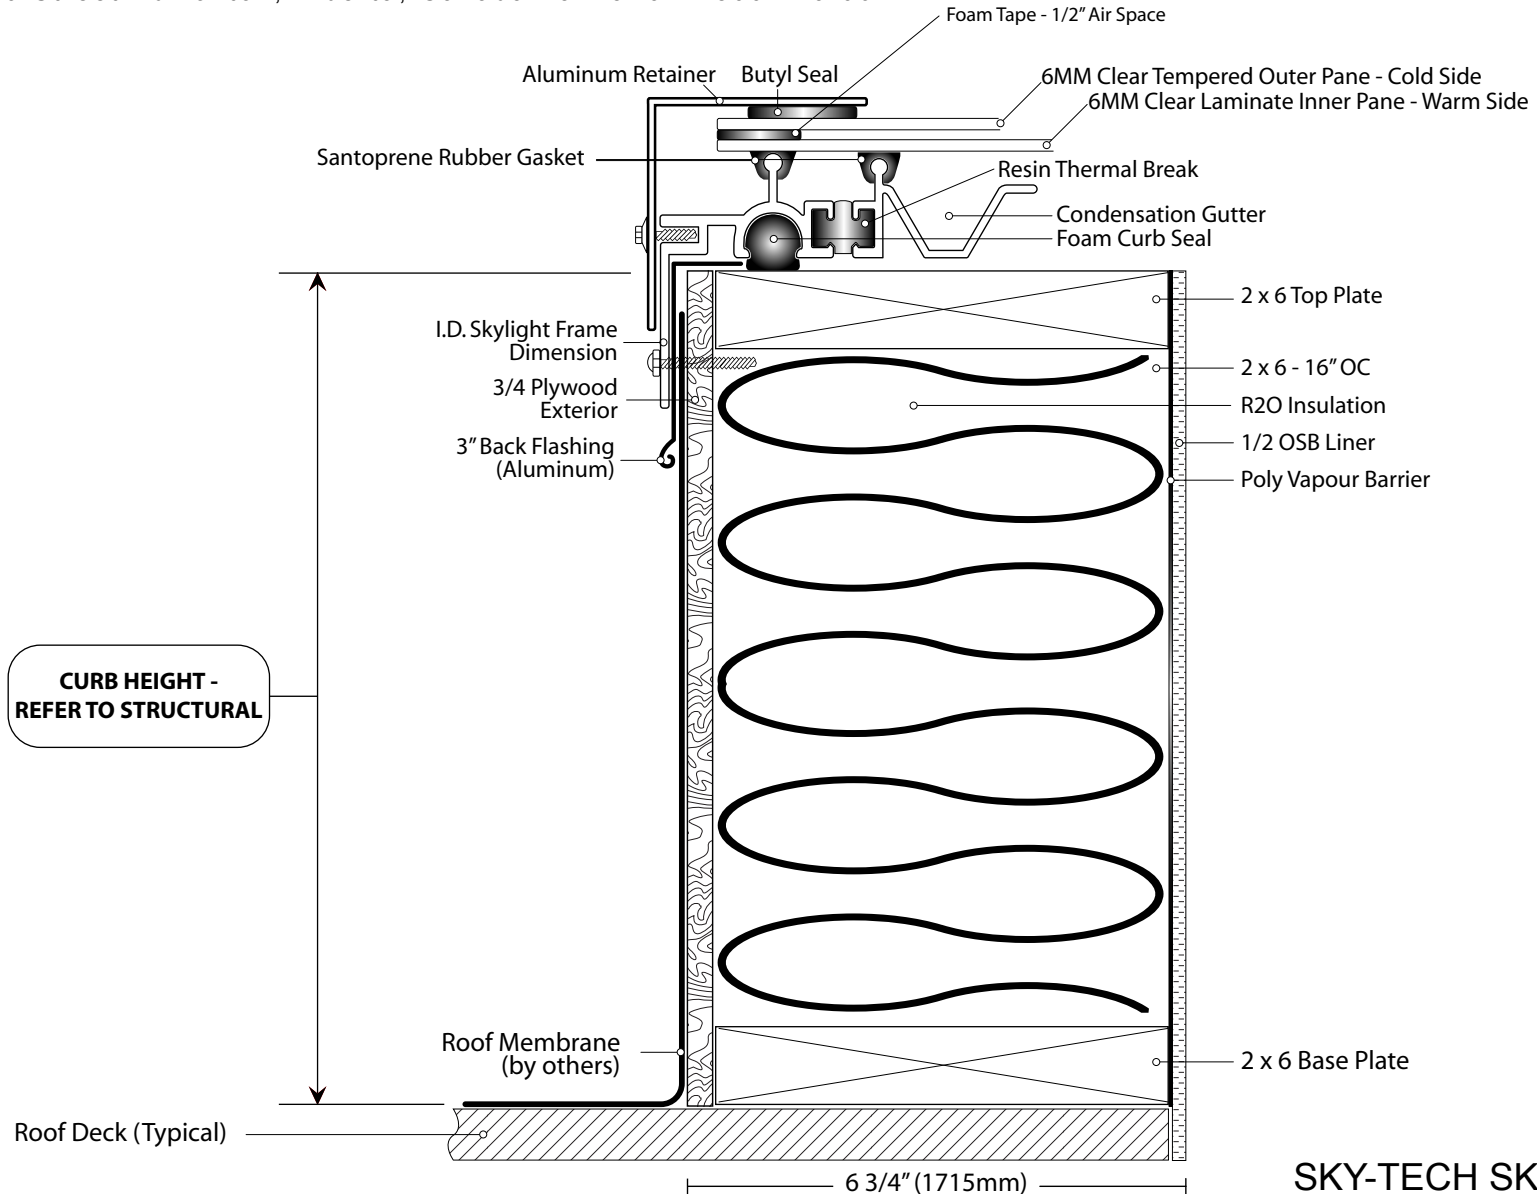

SKY-TECH™

MANUFACTURE OF
SUNSCOPE™
Natural Light Systems

SKY-LIGHTS

"PROUDLY CANADIAN"

11503 - 160 Street Edmonton, Alberta, Canada T5M 3V9 1.800.449.0644

Flat Glass 2x6 Wall Construction CURB DETAIL

*Prior to construction, check with all local building authorities and check building codes for compliance.

SKY-TECH SKY-LIGHTS

Do Not Scale