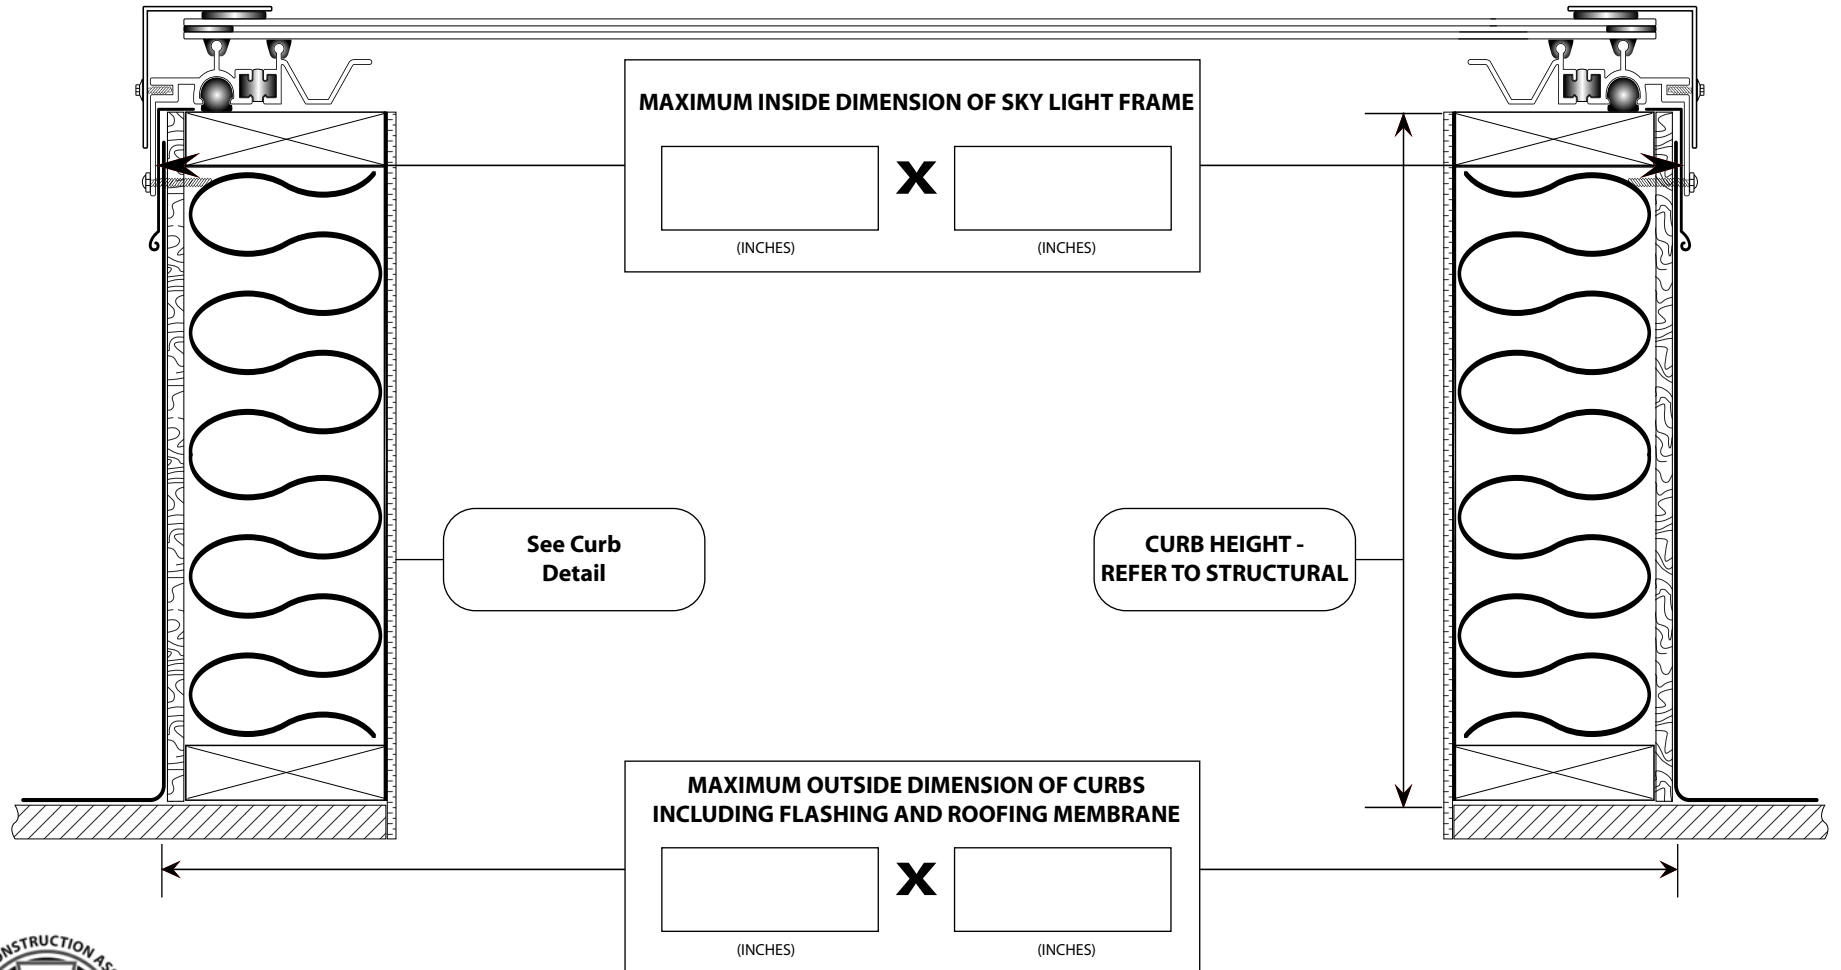

### Flat Glass 2x4 Wall Construction CURB & SKYLIGHT

MEMBER

\*Prior to construction, check with all local building authorities and check building codes for compliance.

SKY-TECH SKY-LIGHTS

Do Not Scale