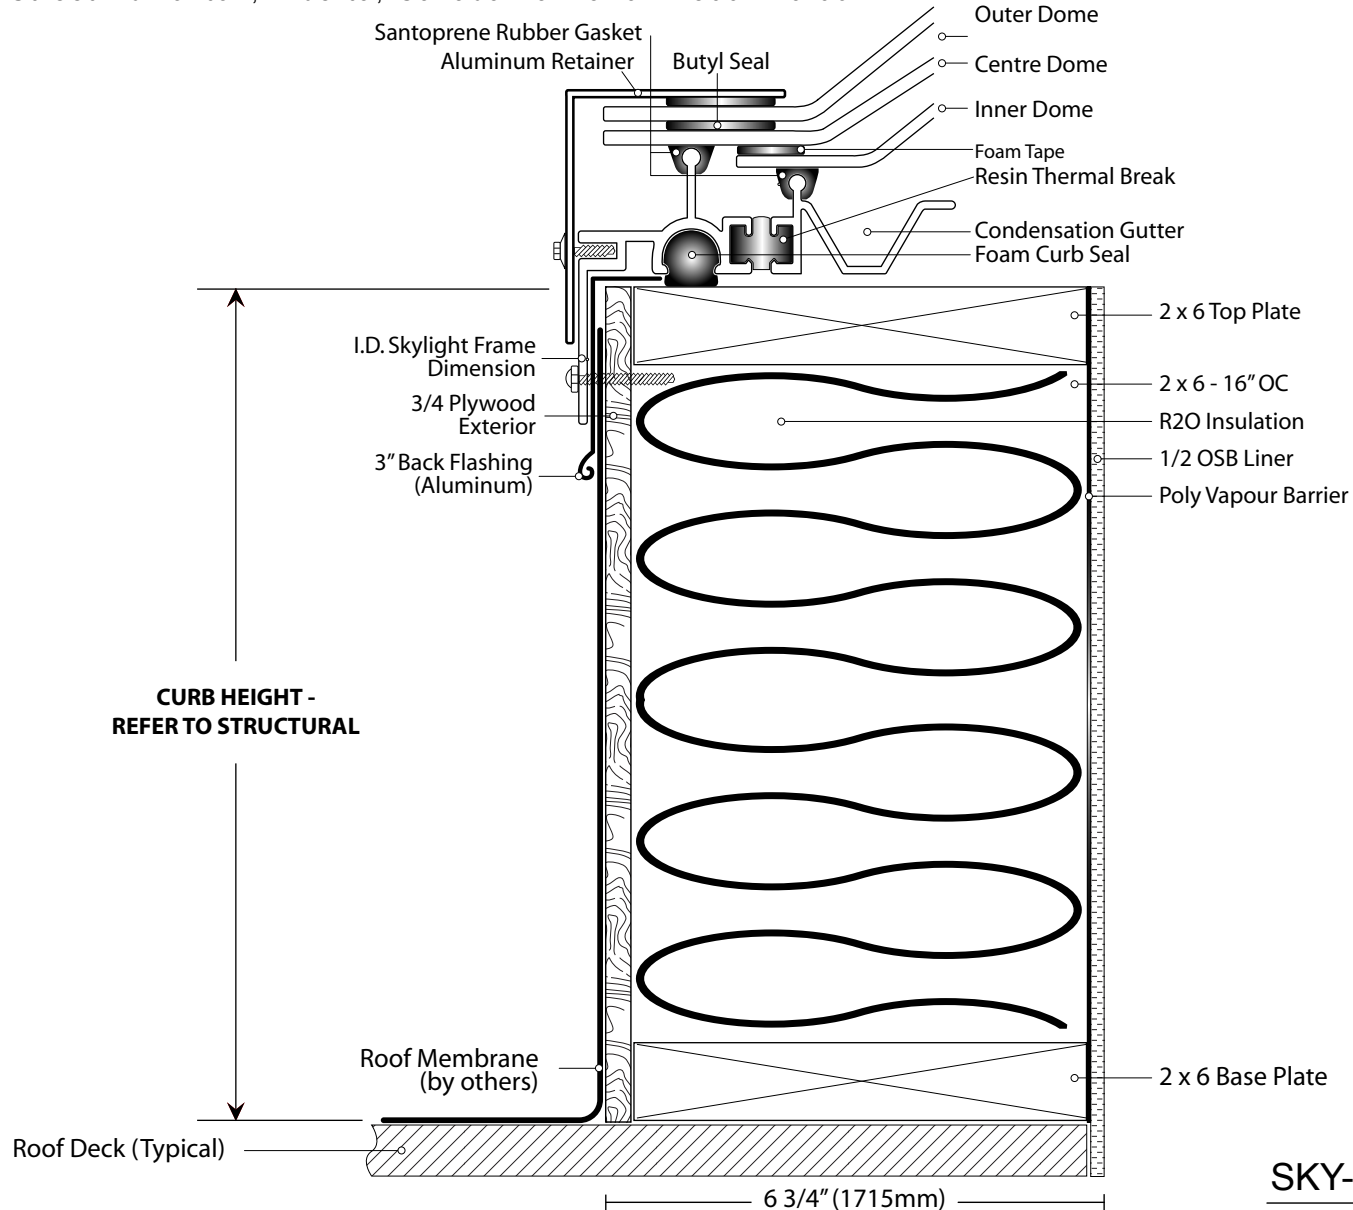

SKY-TECH™

MANUFACTURE OF
SUNSCOPE™
Natural Light Systems

SKY-LIGHTS

"PROUDLY CANADIAN"

11503 - 160 Street Edmonton, Alberta, Canada T5M 3V9 1.800.449.0644

Deluxe 2 x 6 Wall Construction CURB DETAIL

*Prior to construction, check with all local building authorities and check building codes for compliance.

SKY-TECH SKY-LIGHTS

Do Not Scale