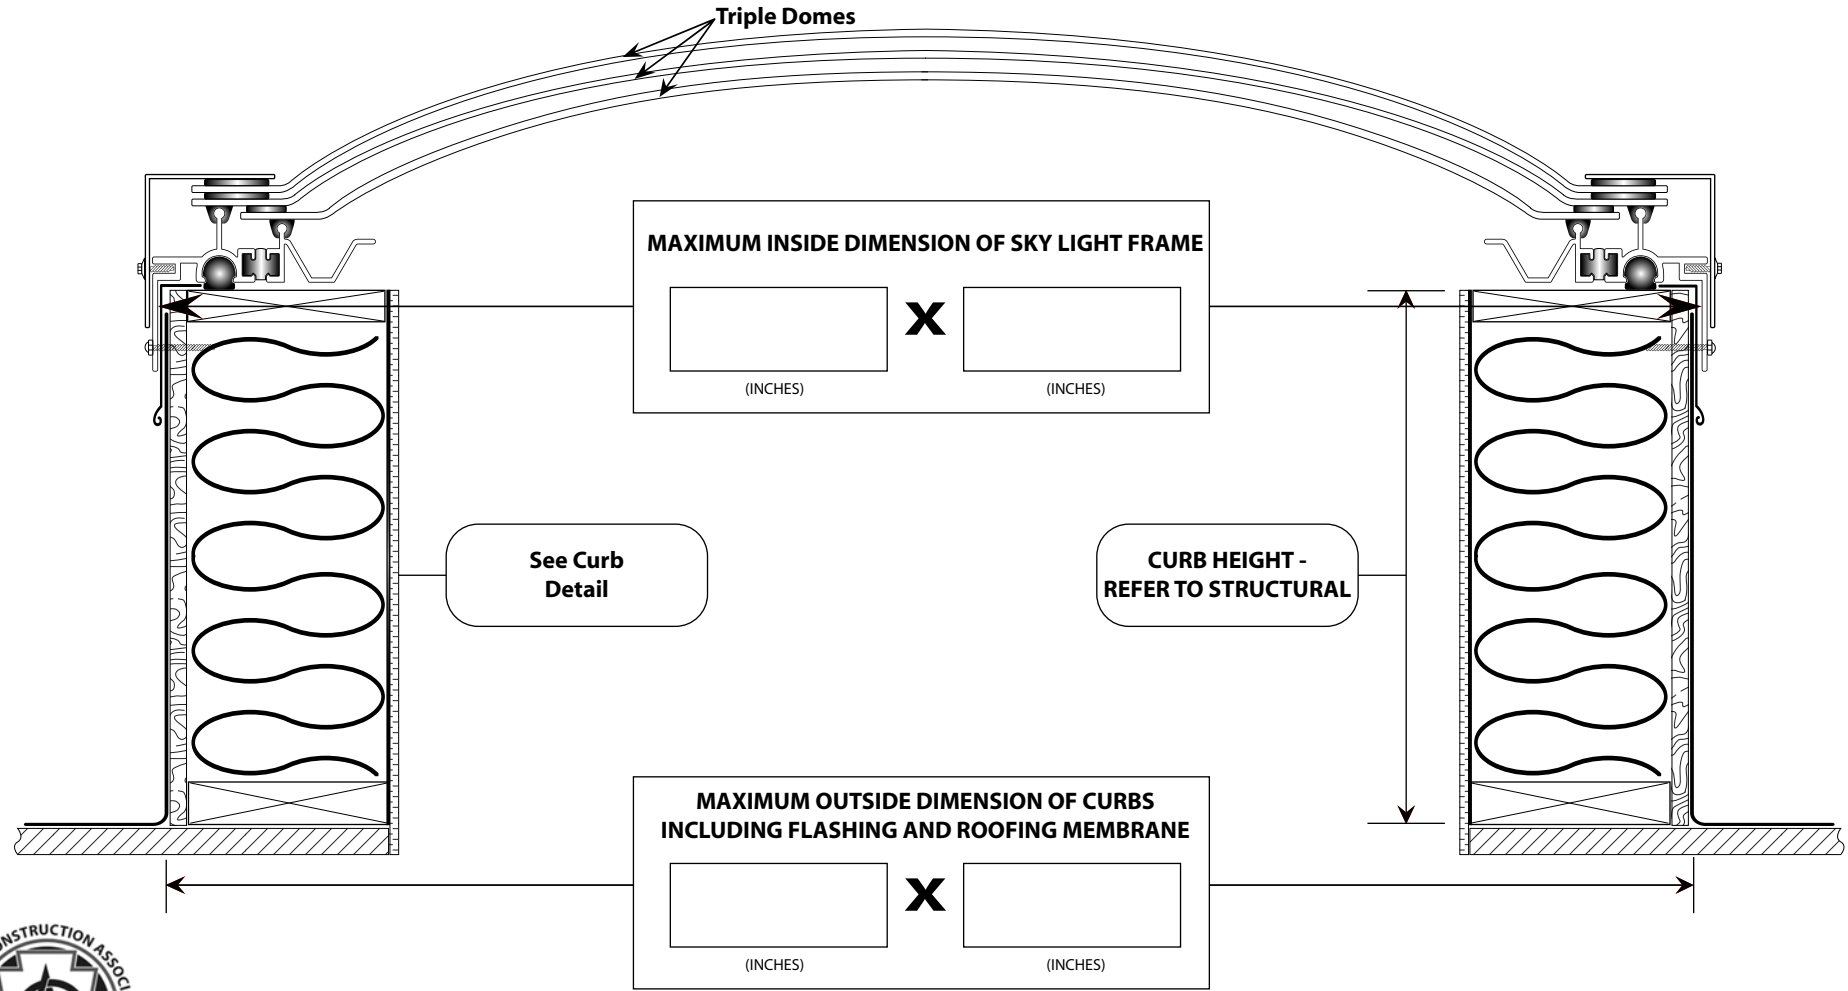

SKY-TECH™

MANUFACTURE OF
SUNSCOPE™
Natural Light Systems

S K Y - L I G H T S

"PROUDLY CANADIAN" 

11503 - 160 Street Edmonton, Alberta, Canada T5M 3V9 1.800.449.0644

Deluxe 2 x 4 Wall Construction CURB & SKYLIGHT

MEMBER

*Prior to construction, check with all local building authorities and check building codes for compliance.

SKY-TECH SKY-LIGHTS

Do Not Scale