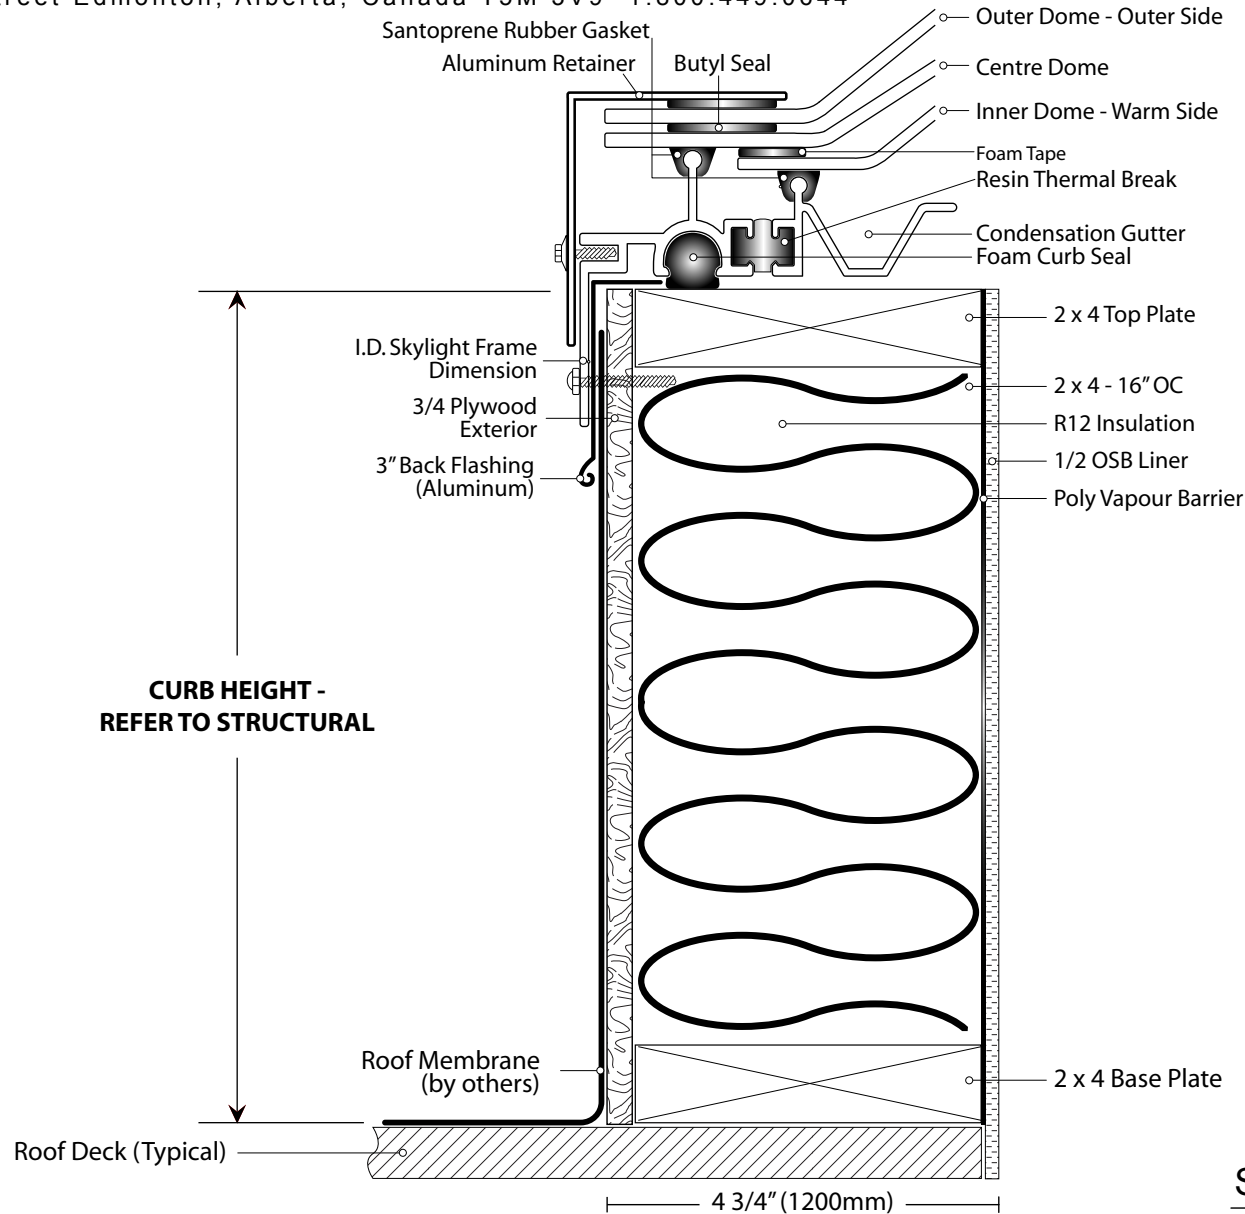

SKY-TECH™

MANUFACTURE OF
SUNSCOPE™
Natural Light Systems

SKY-LIGHTS

"PROUDLY CANADIAN"

11503 - 160 Street Edmonton, Alberta, Canada T5M 3V9 1.800.449.0644

Deluxe 2 x 4 Wall Construction CURB DETAIL

*Prior to construction, check with all local building authorities and check building codes for compliance.

SKY-TECH SKY-LIGHTS

Do Not Scale